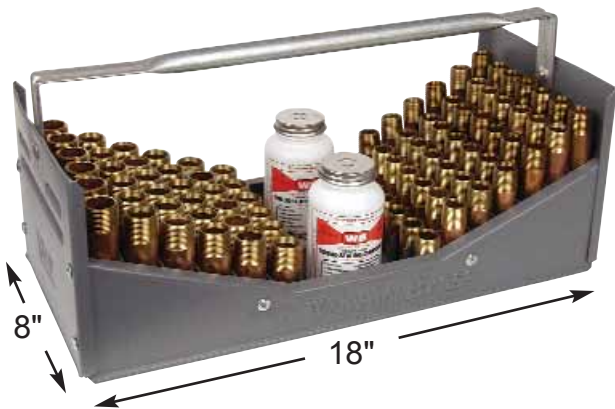

NEW PRODUCT

Wolverine Brass All-In-One 1/2" & 3/4" Nipple Caddy

Finally one pipe nipple caddy that holds both 1/2" & 3/4" pipe nipples in place!

Features:

- Made of high density polyethylene that is strong enough to take abuse yet 1/2 the weight
- Will not rust like metal
- Will not crack in cold weather (-40°F)
- Heavy metal handle
- One side holds 49 assorted 1/2" pipe nipples and the opposite side holds 36 assorted 3/4" pipe nipples
- Bottom of each nipple holder protrudes out, keeping all nipples out of water or other liquids
- Drain holes allow caddy to drain
- Unique center (double) holder holds pipe dope, teflon paste, etc.
- Pipe nipples sold separately (see opposite side for nipple ordering info.)

CAT. NO.	DESCRIPTION	Ea	Ea \$	Bx Qty
25532	1/2" & 3/4" Nipple Caddy	1		1

SOLD EXCLUSIVELY THROUGH THE PLUMBING PROFESSIONAL

Phone: 1-800-944-9292 • Fax: 1-800-945-9292 • www.wolverinebrass.com

WB Wolverine Brass