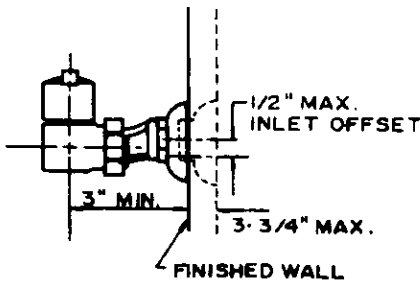

## FINALE (SOLID BRASS) TWO HANDLE WALL MOUNT FAUCETS

SIDE VIEW

### CANOPY BLADE HANDLES

- 53411: 6" SPOUT
- 53412: 8" SPOUT
- 53413: 12" SPOUT
- 53414: 18" SPOUT

## TECHNICAL DATA

**DESCRIPTION:** Two handle Finale wall mount faucet.

**VALVES:** Washerless 1/4 turn full on to off ceramic disc cartridge with ten year warranty on the cartridge. Brass copper alloy #360 cartridge stems, cartridge housing & cap nuts.

**CONSTRUCTION:** Zamac #3 canopy blade handles. Cast brass body copper alloy # C844. Brass copper alloy #360 coupling nuts & offset shanks with 1/2" FIP connections. Zamac #3 flanges. Brass copper alloy #360 spout nut, connector & body adapter with double o-ring spout seal. Extra heavy wall (.090" thick.) red brass pipe spout. The aerator has 15/16" female threads with 2 GPM flow at 60 PSI.