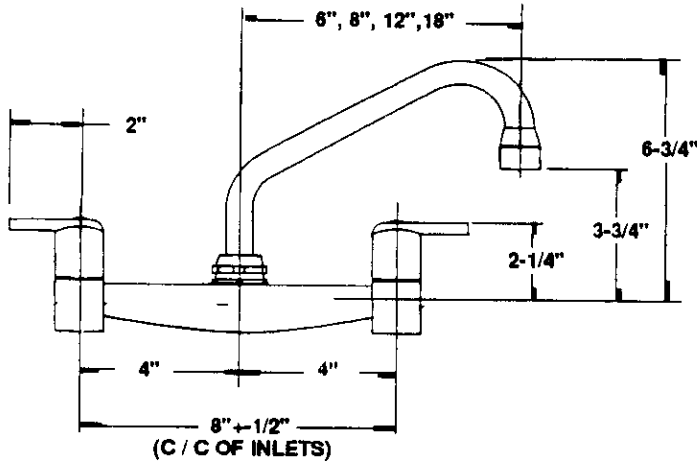

## FINALE (SOLID BRASS) TWO HANDLE WALL MOUNT FAUCETS

SIDE VIEW

### CANOPY BLADE HANDLES

- 53411: 6" SPOUT
- 53412: 8" SPOUT
- 53413: 12" SPOUT
- 53414: 18" SPOUT

## TECHNICAL DATA

**DESCRIPTION:** Two handle Finale wall mount faucet.

**VALVES:** Washerless 1/4 turn full on to off ceramic disc cartridge with ten year warranty on the cartridge. Brass copper alloy #360 cartridge stems, cartridge housing & cap nuts.

**CONSTRUCTION:** Zamac #3 canopy blade handles. Cast brass body copper alloy # C844. Brass copper alloy #360 coupling nuts & offset shanks with 1/2" FIP connections. Zamac #3 flanges. Brass copper alloy #360 spout nut, connector & body adapter with double o-ring spout seal. Extra heavy wall (.090" thick.) red brass pipe spout. The aerator has 15/16" female threads with 2 GPM flow at 60 PSI.