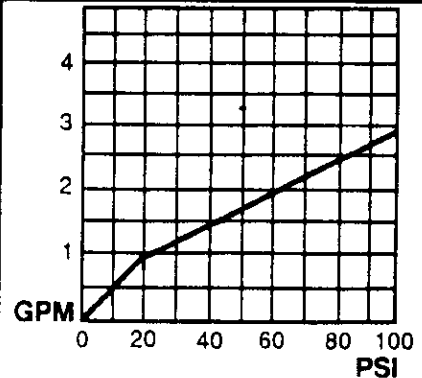

FLOW RATE CHART

CONTROL SYSTEM

STATE OF THE ART 1/4 TURN CERAMIC DISC, WASHERLESS CARTRIDGE. PATENT# 3780758

CONTRACTOR:

ACCOUNT NO.:

JOB NAME:

ACCOUNT NAME:

WOLVERINE ..... SYNONYMOUS WITH QUALITY