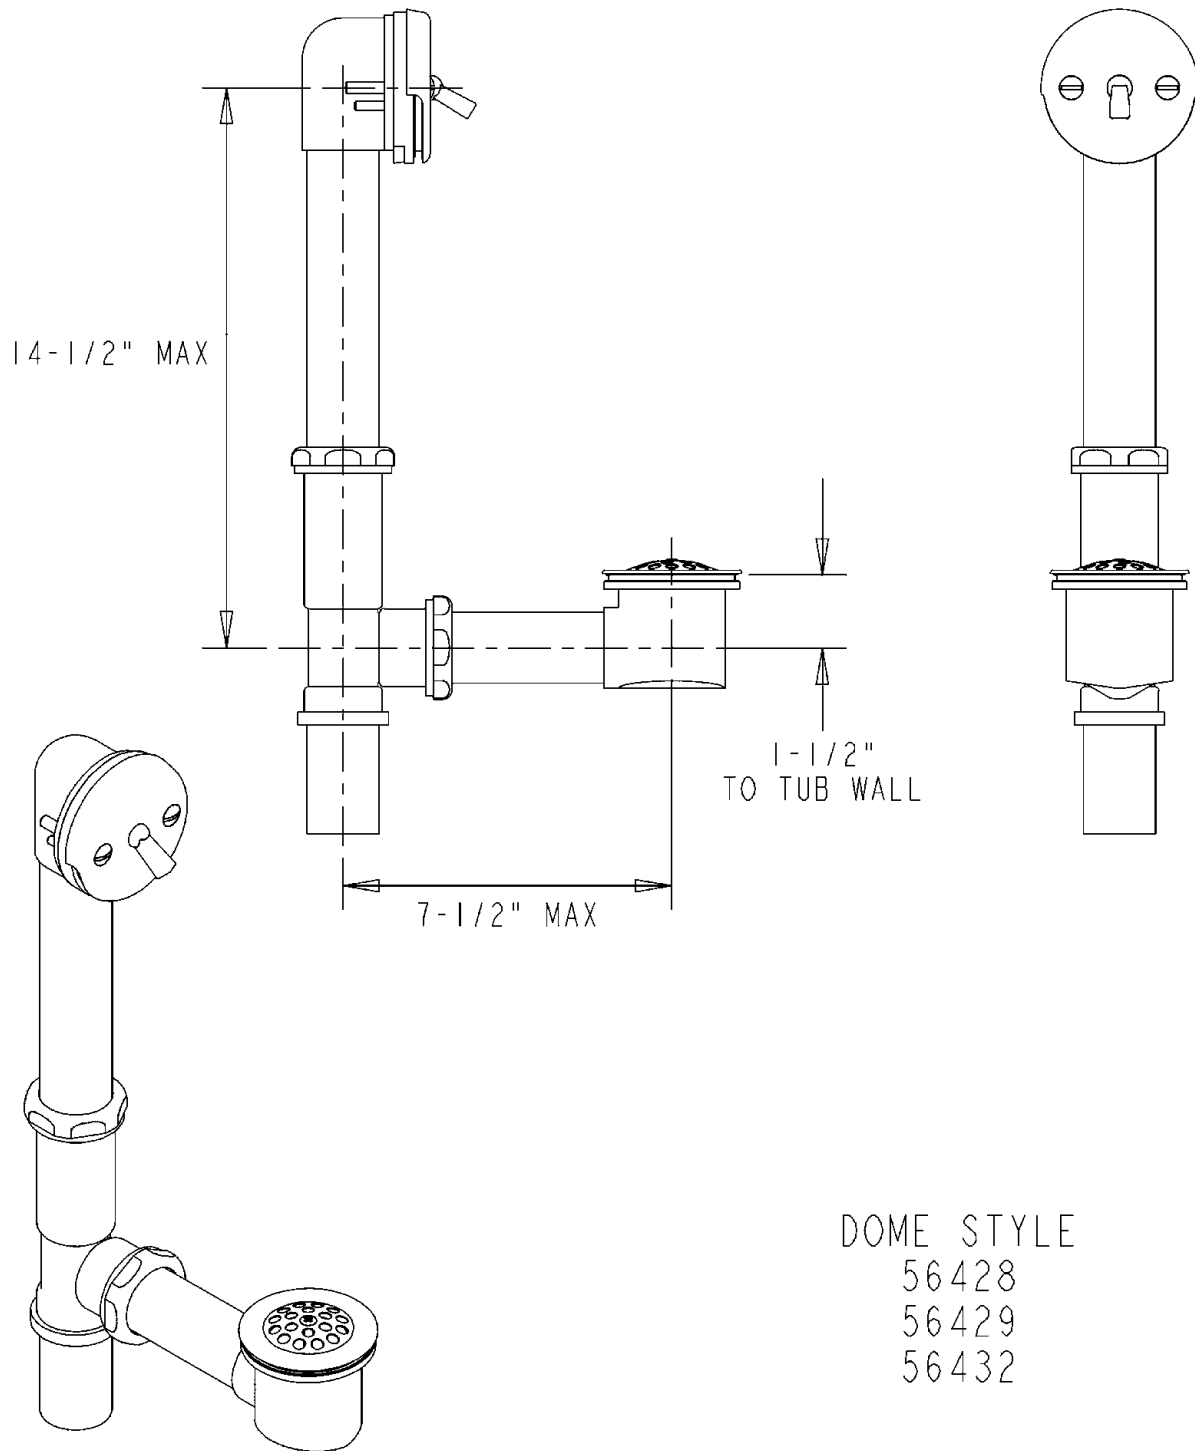

FIXTURE SPECIFICATIONS

CALL OR FAX TOLL FREE NATIONWIDE SALES: 1-800-944-WBWB

BATH WASTE AND OVERFLOW ASSEMBLY

DOME STYLE

56428

56429

56432