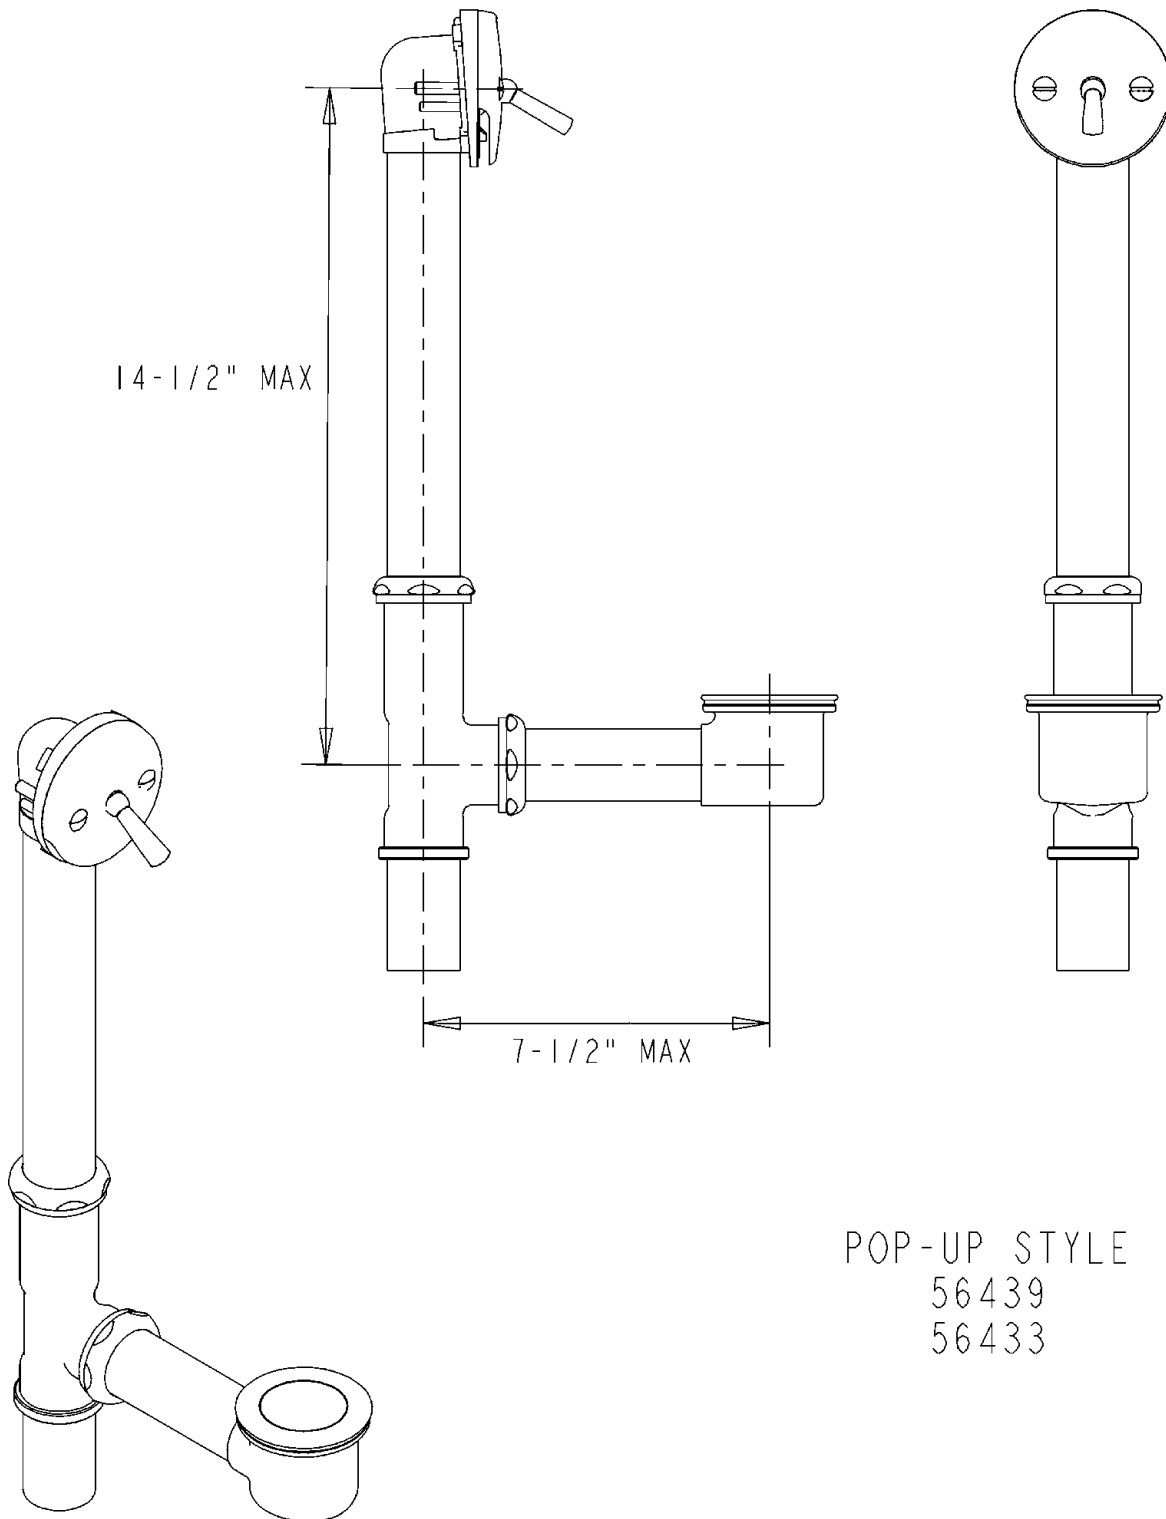

FIXTURE SPECIFICATIONS

CALL OR FAX TOLL FREE NATIONWIDE SALES: 1-800-944-WBWB

BATH WASTE AND OVERFLOW ASSEMBLY

POP-UP STYLE
56439
56433