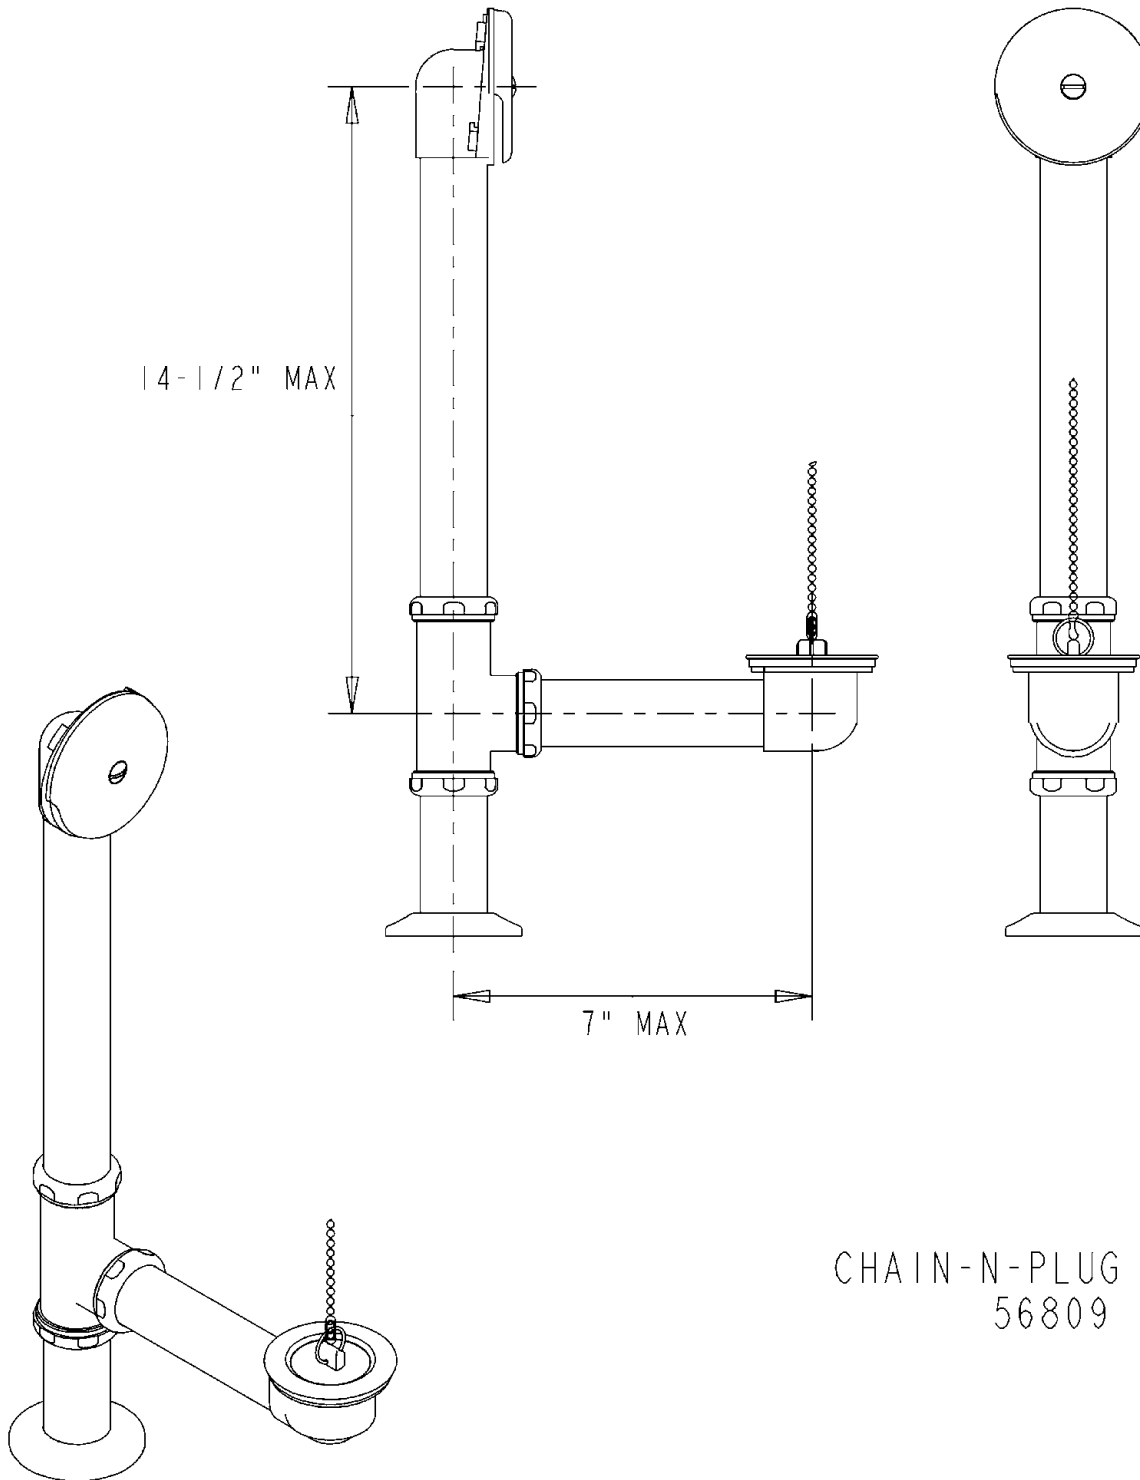

FIXTURE SPECIFICATIONS

CALL OR FAX TOLL FREE NATIONWIDE SALES: 1-800-944-WBWB

BATH WASTE AND OVERFLOW ASSEMBLY

CHAIN-N-PLUG STYLE
56809