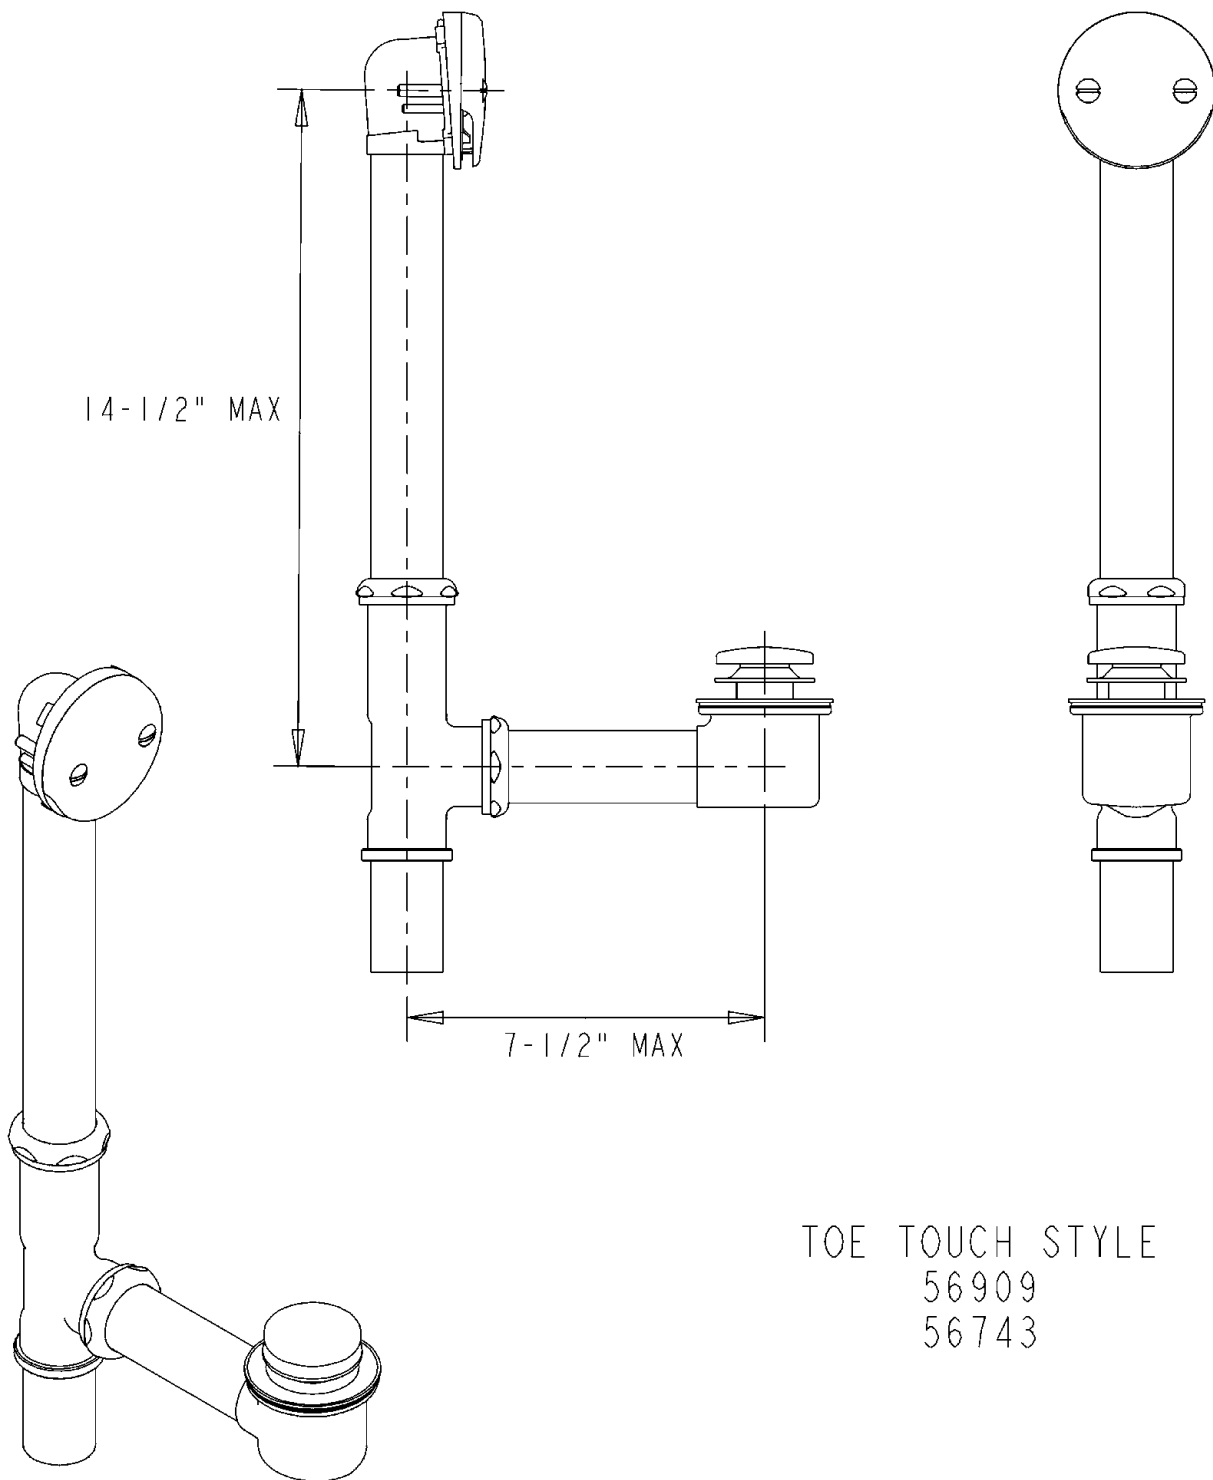

FIXTURE SPECIFICATIONS

CALL OR FAX TOLL FREE NATIONWIDE SALES: 1-800-944-WBWB

BATH WASTE AND OVERFLOW ASSEMBLY

TOE TOUCH STYLE

56909

56743