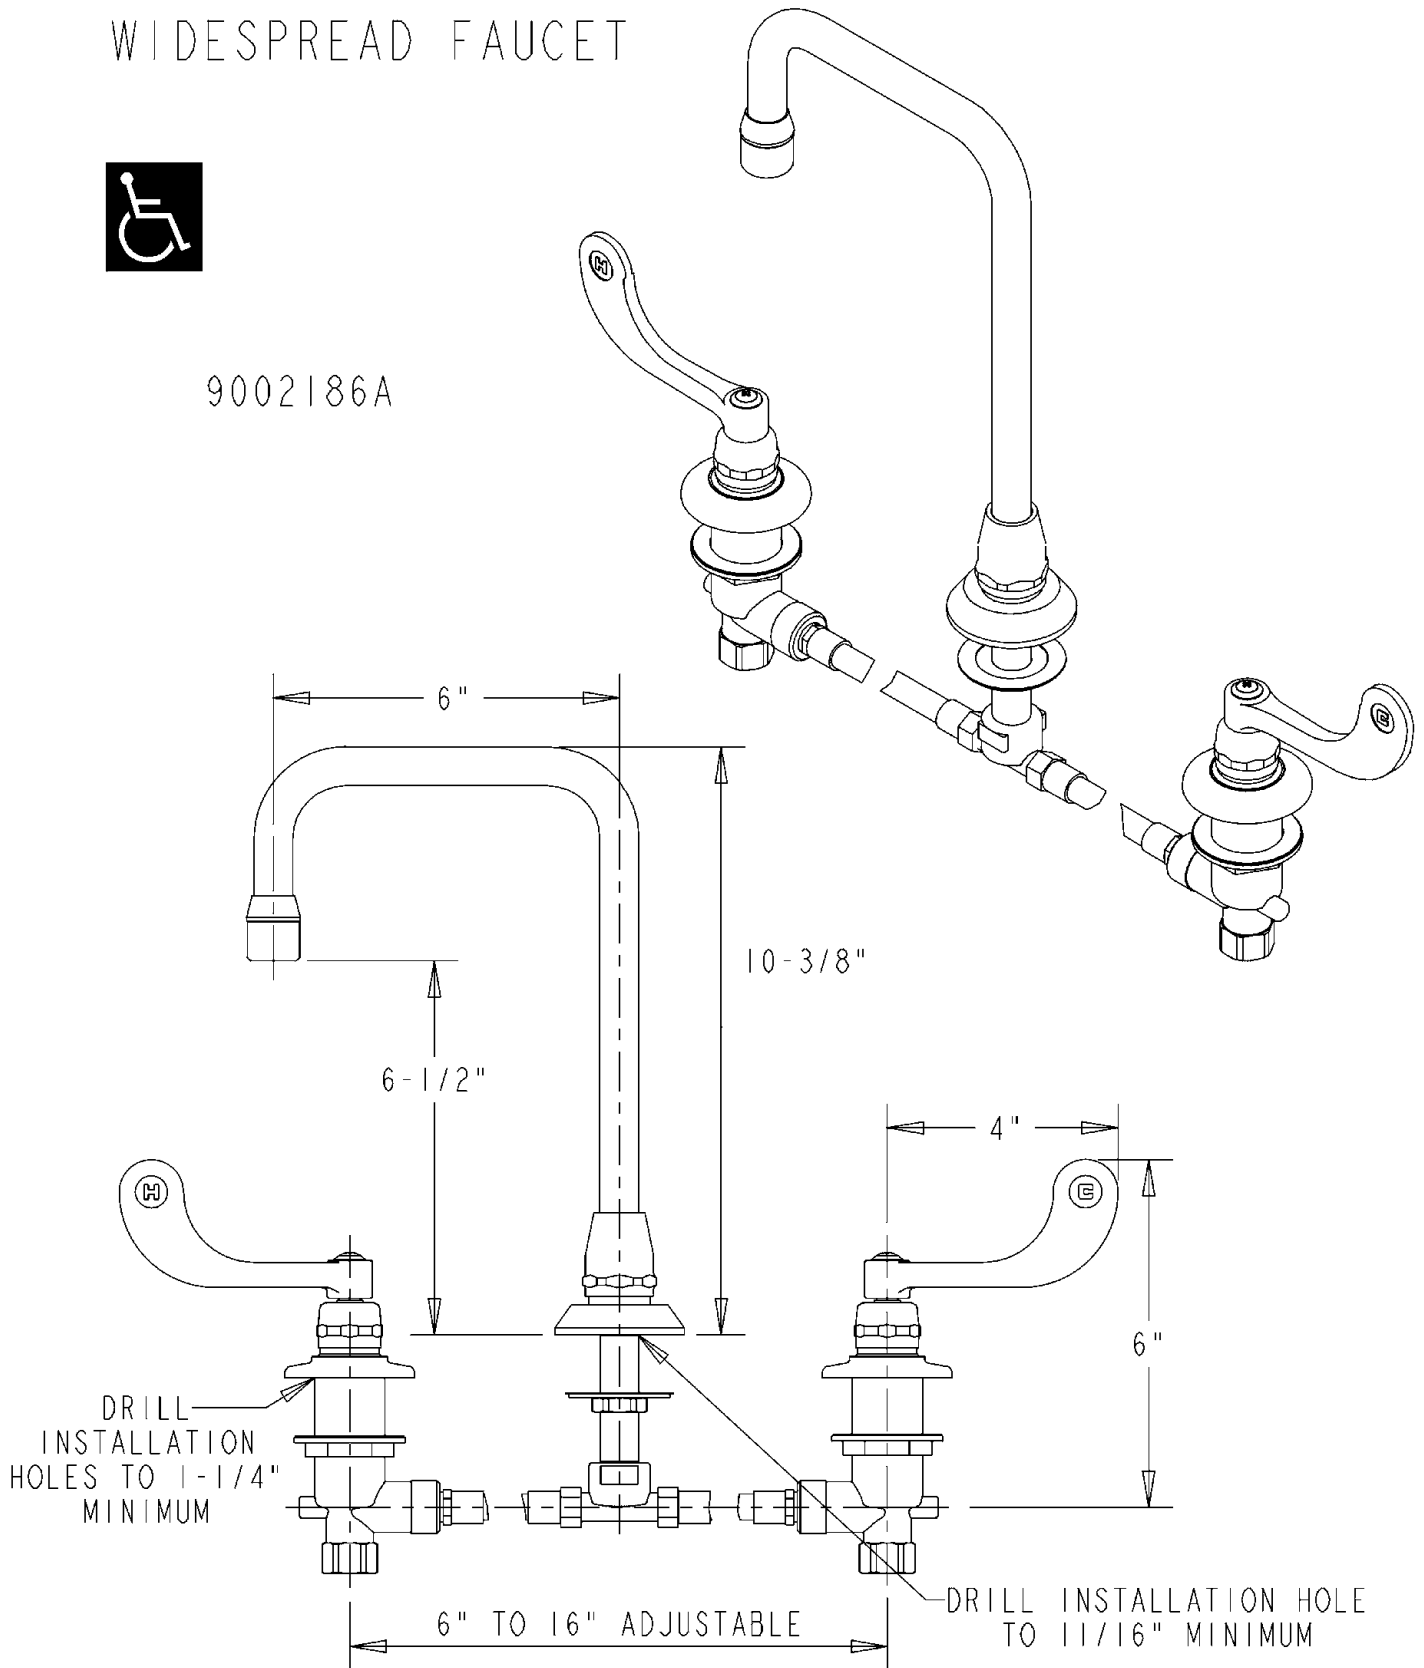

FIXTURE SPECIFICATIONS

CALL OR FAX TOLL FREE NATIONWIDE SALES: 1-800-944-WBWB

WIDESPREAD FAUCET

9002186A

WB WOLVERINE BRASS, INC. 2951 HWY. 501 EAST CONWAY, SC 29526

9002186AFS