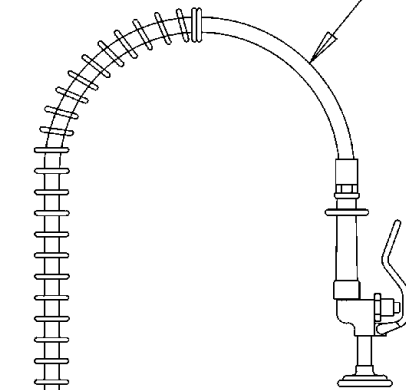

FIXTURE SPECIFICATIONS

CALL OR FAX TOLL FREE NATIONWIDE SALES: 1-800-944-WBWB

PRE-RINSE UNIT SINGLE SERVICE FAUCET

93110PR

44" STAINLESS STEEL
HOSE WITH HANDLE

DRILL INSTALLATION HOLE
TO 7/8" MINIMUM

WB WOLVERINE BRASS, INC. 2951 HWY. 501 EAST CONWAY, SC 29526