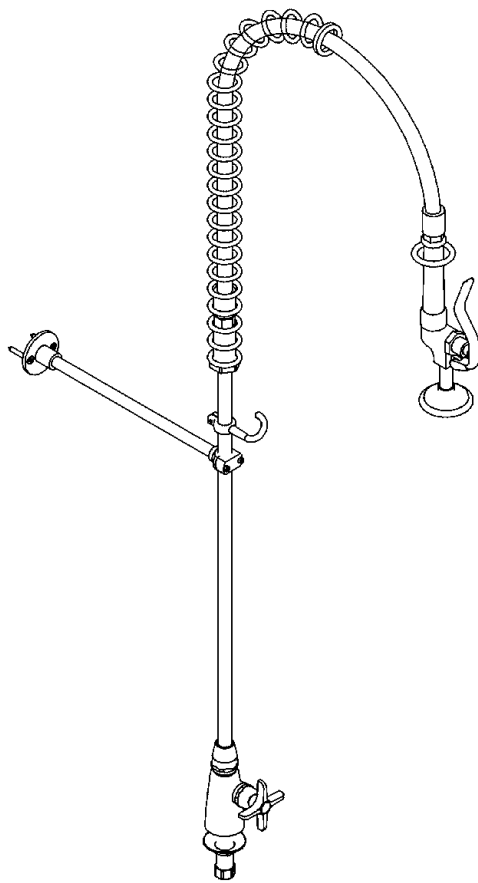

FIXTURE SPECIFICATIONS

CALL OR FAX TOLL FREE NATIONWIDE SALES: 1-800-944-WBWB

PRE-RINSE UNIT SINGLE SERVICE FAUCET

93110PR

44" STAINLESS STEEL
HOSE WITH HANDLE

DRILL INSTALLATION HOLE
TO 7/8" MINIMUM

WB WOLVERINE BRASS, INC. 2951 HWY. 501 EAST CONWAY, SC 29526