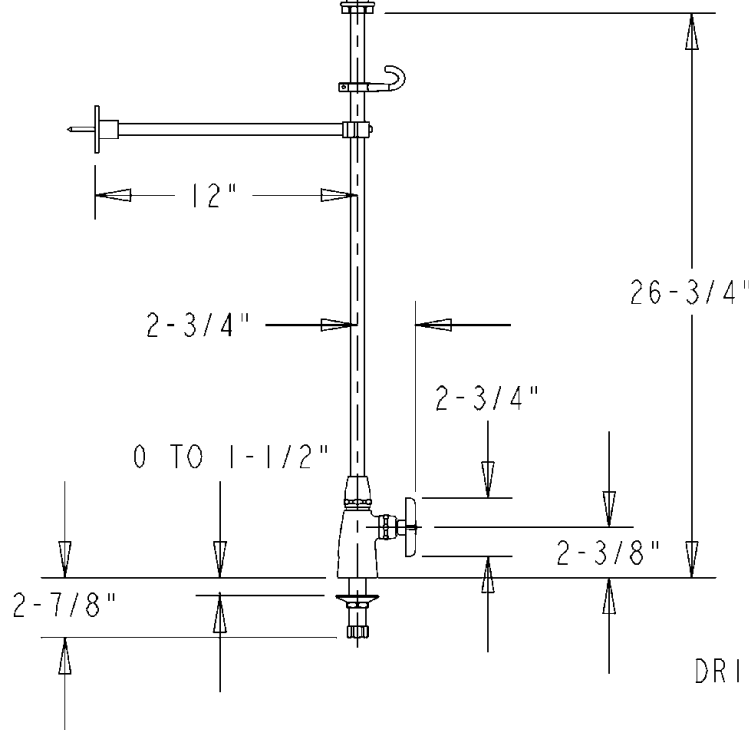

FIXTURE SPECIFICATIONS

CALL OR FAX TOLL FREE NATIONWIDE SALES: 1-800-944-WBWB

PRE-RINSE UNIT SINGLE SERVICE FAUCET

93110PR

44" STAINLESS STEEL
HOSE WITH HANDLE

DRILL INSTALLATION HOLE
TO 7/8" MINIMUM

WB WOLVERINE BRASS, INC. 2951 HWY. 501 EAST CONWAY, SC 29526

93110PFS