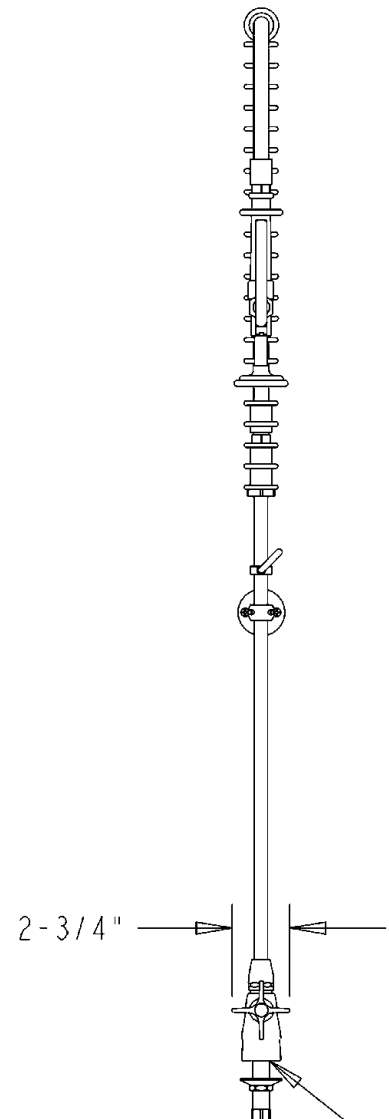

FIXTURE SPECIFICATIONS

CALL OR FAX TOLL FREE NATIONWIDE SALES: 1-800-944-WBWB

PRE-RINSE UNIT SINGLE SERVICE FAUCET

93110PR

44" STAINLESS STEEL
HOSE WITH HANDLE

DRILL INSTALLATION HOLE
TO 7/8" MINIMUM

WB WOLVERINE BRASS, INC. 2951 HWY. 501 EAST CONWAY, SC 29526