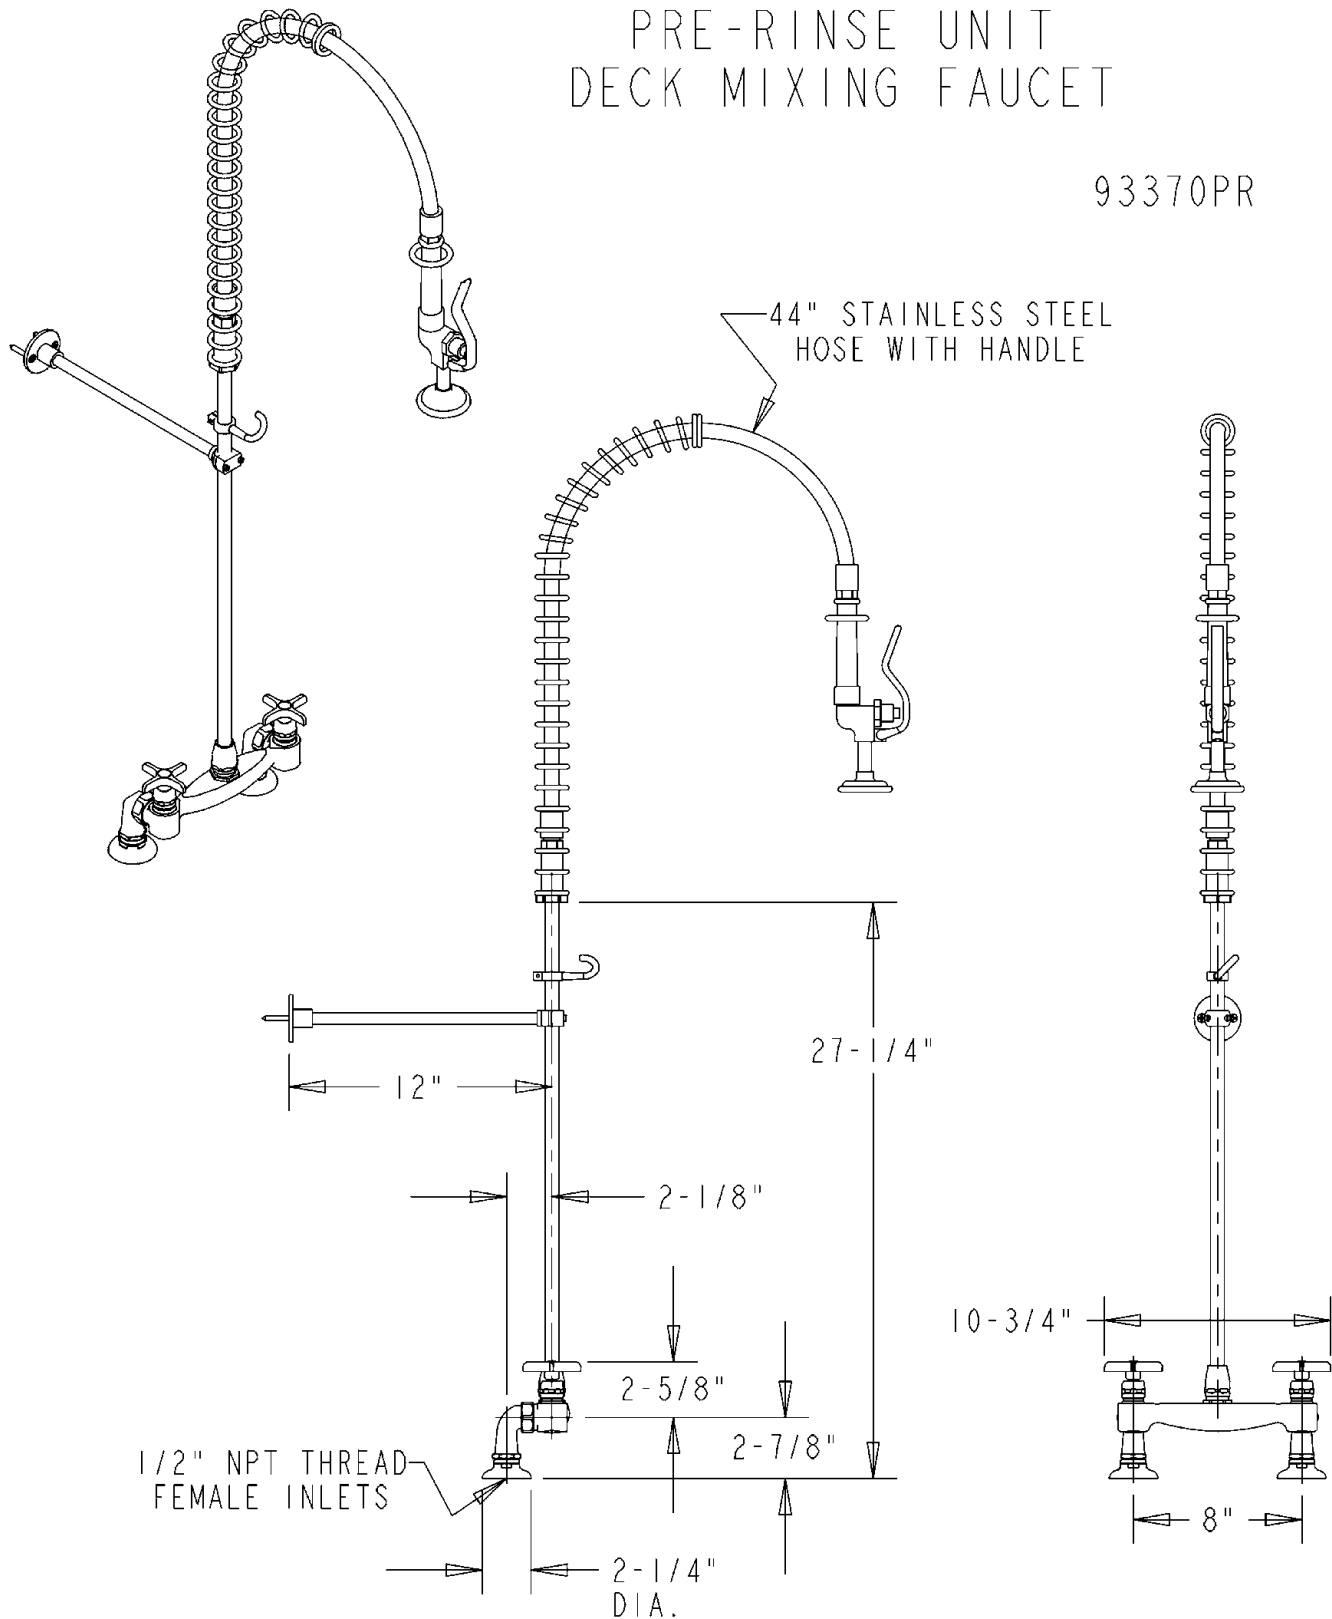

FIXTURE SPECIFICATIONS

CALL OR FAX TOLL FREE NATIONWIDE SALES: 1-800-944-WBWB

PRE-RINSE UNIT DECK MIXING FAUCET

93370PR

WB WOLVERINE BRASS, INC. 2951 HWY. 501 EAST CONWAY, SC 29526

93370PRFS