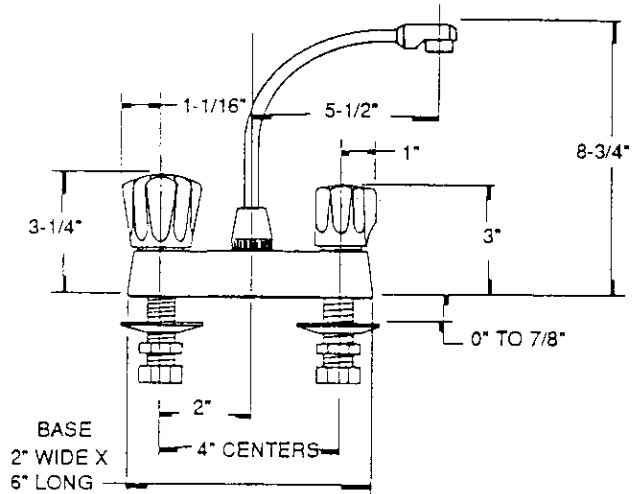

SPECIFICATIONS

CALL OR FAX TOLL FREE NATIONWIDE SALES: 1-800-944-WBWB FAX:1-800-945-WBWB

ENCORE TWO HANDLE BAR FAUCETS

**SMALL CANOPY HANDLES
BLE0305**

**CLEAR ACRYLIC HANDLES
BLE0320**

TECHNICAL DATA

DESCRIPTION: Two handle Encore bar faucet with Hi-rise spout.
VALVES: Washerless 1/4 turn full on to off ceramic disc cartridge with ten year warranty on the cartridge. Delrin cartridge stems. Brass copper alloy #360 cap nuts.
CONSTRUCTION: Clear acrylic or Zamac #3 small canopy handles. Zamac #3 canopy with plastic under plate. Tubular brass spout with 15/16" female threaded aerator adapter, brass copper alloy #360 spout hold down nut with o-ring seal. The aerator has 15/16" male threads with 2GPM flow at 60 PSI. Brass copper alloy #360 valve bodies with 1/2" MPS shank threads, taper reamed at inlets. Brazed "K" copper waterways. Zinc plated deep cup shank washers. Brass copper alloy #360 coupling and locknuts.
FINISH: All exposed parts have high luster chrome finish. Cap nuts have satin nickel finish.
FINISH SPECIFICATIONS: Nickel .000025" / Chrome .000007"

CONTRACTOR:

ACCOUNT NO.

JOB NAME

ACCOUNT NAME:

FLOW RATE CHART

CONTROL SYSTEM

STATE OF THE ART 1/4 TURN CERAMIC DISC, WASHERLESS CARTRIDGE. PATENT# 3780758

A3 - 2951 HWY 501 E. CONWAY, SC 29526 **WB WOLVERINE BRASS, INC.**