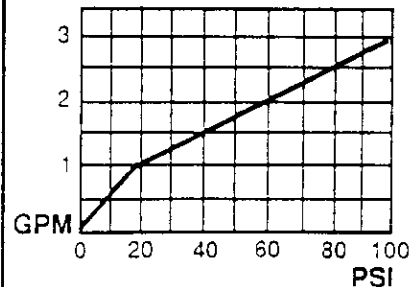

SPECIFICATIONS

CALL OR FAX TOLL FREE NATIONWIDE SALES: 1-800-944-WBWB FAX:1-800-945-WBWB

ENCORE TWO HANDLE BAR FAUCETS

**SMALL CANOPY HANDLES
BLE0305**

**CLEAR ACRYLIC HANDLES
BLE0320**

TECHNICAL DATA

DESCRIPTION: Two handle Encore bar faucet with Hi-rise spout.
VALVES: Washerless 1/4 turn full on to off ceramic disc cartridge with ten year warranty on the cartridge. Delrin cartridge stems. Brass copper alloy #360 cap nuts.
CONSTRUCTION: Clear acrylic or Zamac #3 small canopy handles. Zamac #3 canopy with plastic under plate. Tubular brass spout with 15/16" female threaded aerator adapter, brass copper alloy #360 spout hold down nut with o-ring seal. The aerator has 15/16" male threads with 2GPM flow at 60 PSI. Brass copper alloy #360 valve bodies with 1/2" MPS shank threads, taper reamed at inlets. Brazed "K" copper waterways. Zinc plated deep cup shank washers. Brass copper alloy #360 coupling and locknuts.
FINISH: All exposed parts have high luster chrome finish. Cap nuts have satin nickel finish.
FINISH SPECIFICATIONS: Nickel .000025" / Chrome .000007"

CONTRACTOR:

ACCOUNT NO.

JOB NAME

ACCOUNT NAME:

FLOW RATE CHART

CONTROL SYSTEM

STATE OF THE ART 1/4 TURN CERAMIC DISC, WASHERLESS CARTRIDGE. PATENT# 3780758

A3 - 2951 HWY 501 E. CONWAY, SC 29526 **WB WOLVERINE BRASS, INC.**