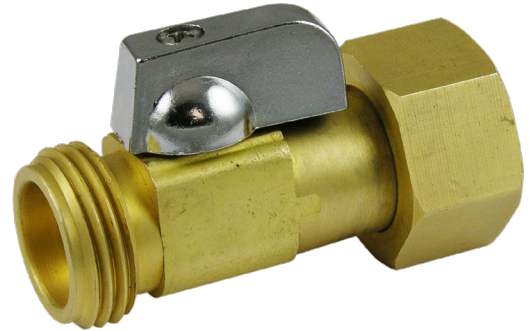

# Wolverine Brass

### Heavy Duty Add-A-Stop

- 3/4" Female hose thread inlet
- 3/4" Male hose thread outlet
- Solid brass construction with a chrome plated handle for easy shut-off
- Great for quick washing machine hook-ups
- Use on hot or cold water supply