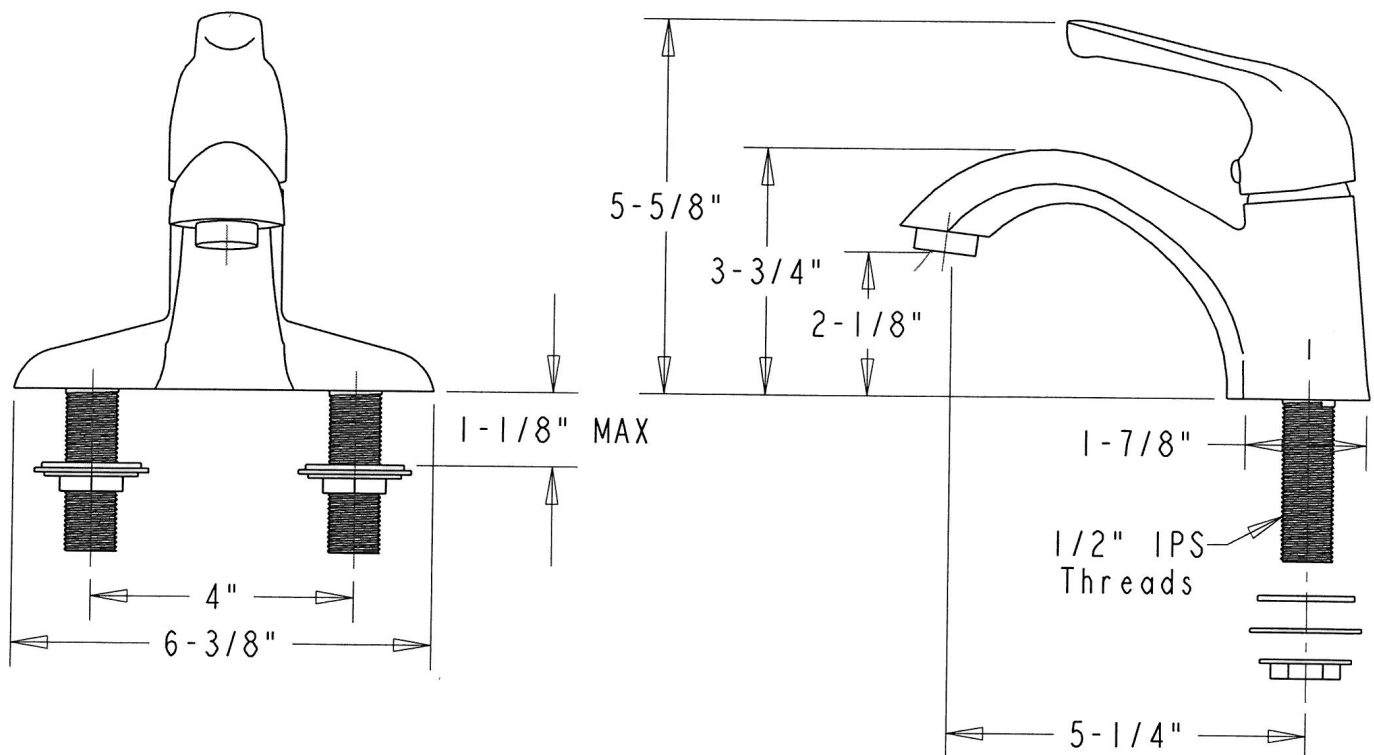

Finale Single Lever Lavatory Faucet

85280 - With Pop-up
85281 - Less Pop-up
85284 - Brushed Nickel
w/Pop-up

FAUCET CONSTRUCTION:

- 35mm ceramic disc cartridge with hot limit adj. ring
- Cast brass body
- Chrome plated
- Zamac #3 chrome plated metal handle
- 1/2" IPS brass shanks
- Brass pop-up assembly

OPERATION:

- Single control lever handle
- Requires less than 5lb force to operate valve
- 90° turn from full off to full on
- 2.2 gpm (7.6 l/min) aerator

STANDARDS:

- Designed and manufactured to comply with CSA B-125, ASME A112.18.1M and ADA standards.

85280SP