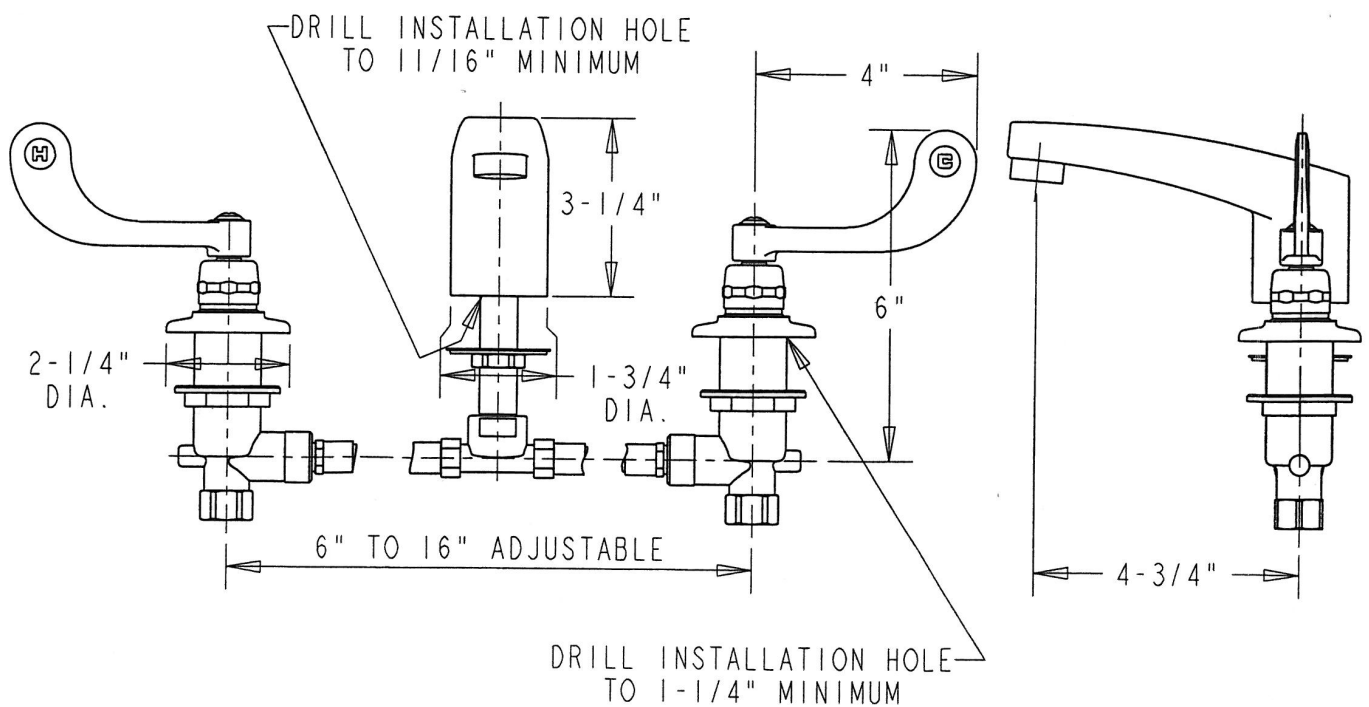

WB Wolverine Brass

SPECIFICATION SHEET

Widespread Faucet

90022

90022SP