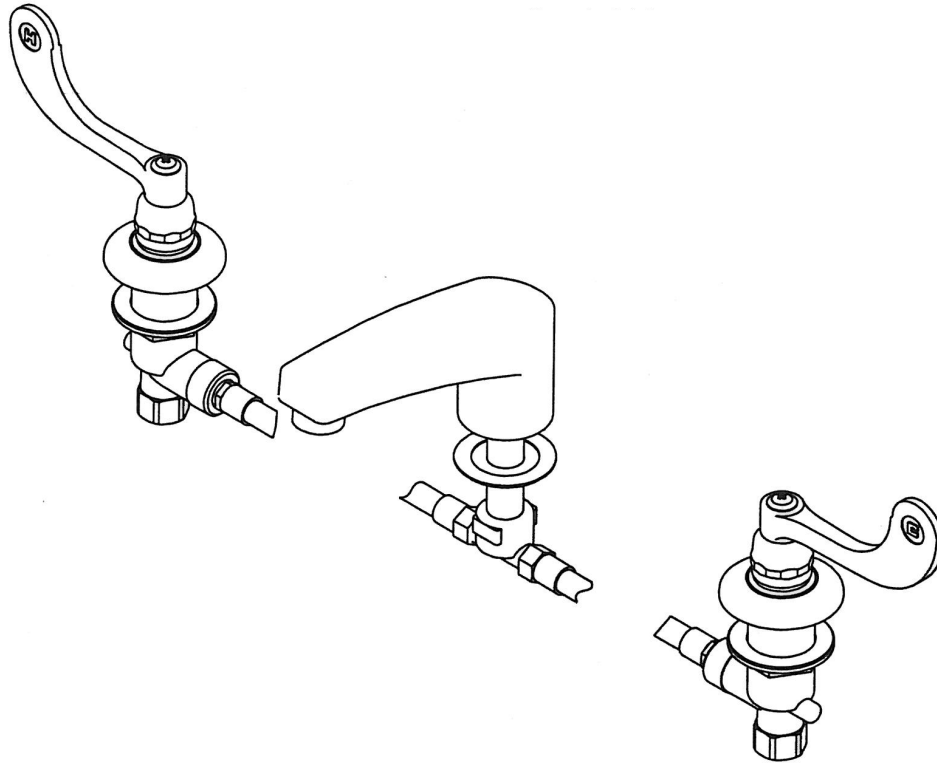

WB Wolverine Brass

SPECIFICATION SHEET

Widespread Faucet

90022

90022SP