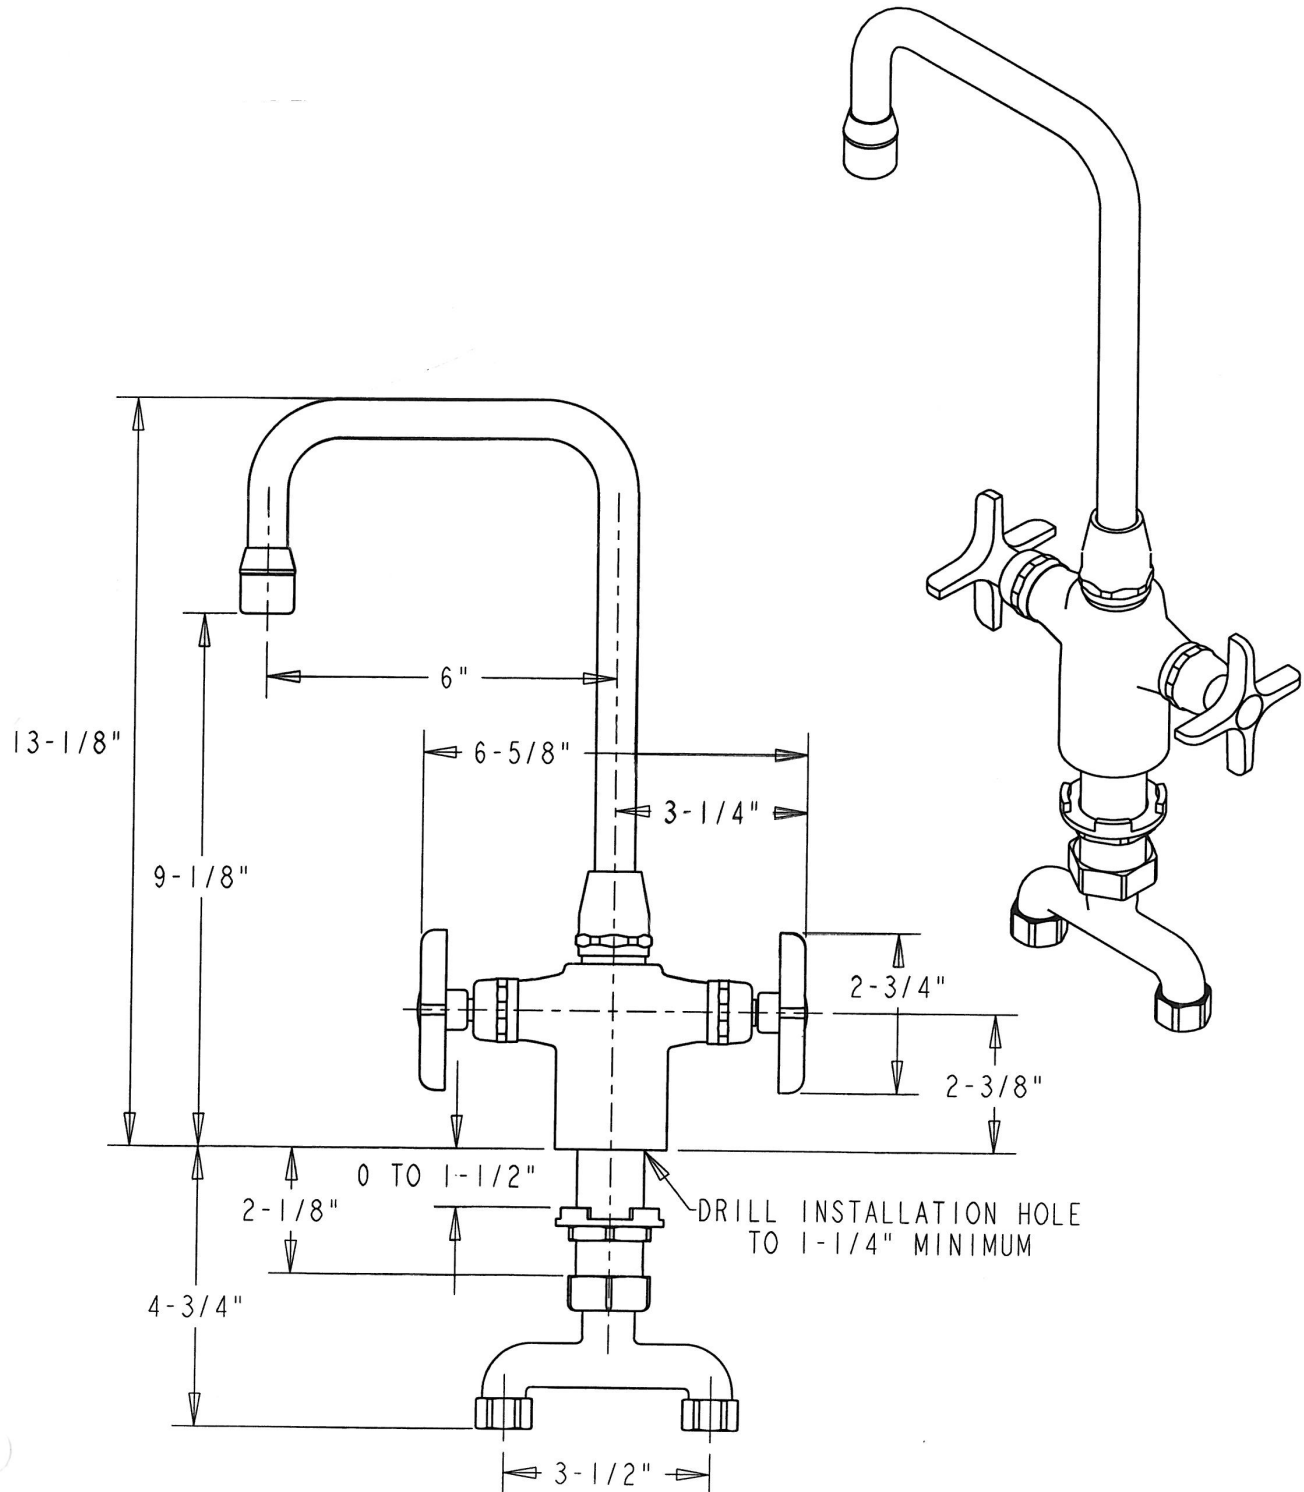

Single Pantry Faucet

9311086A

9311086ASP