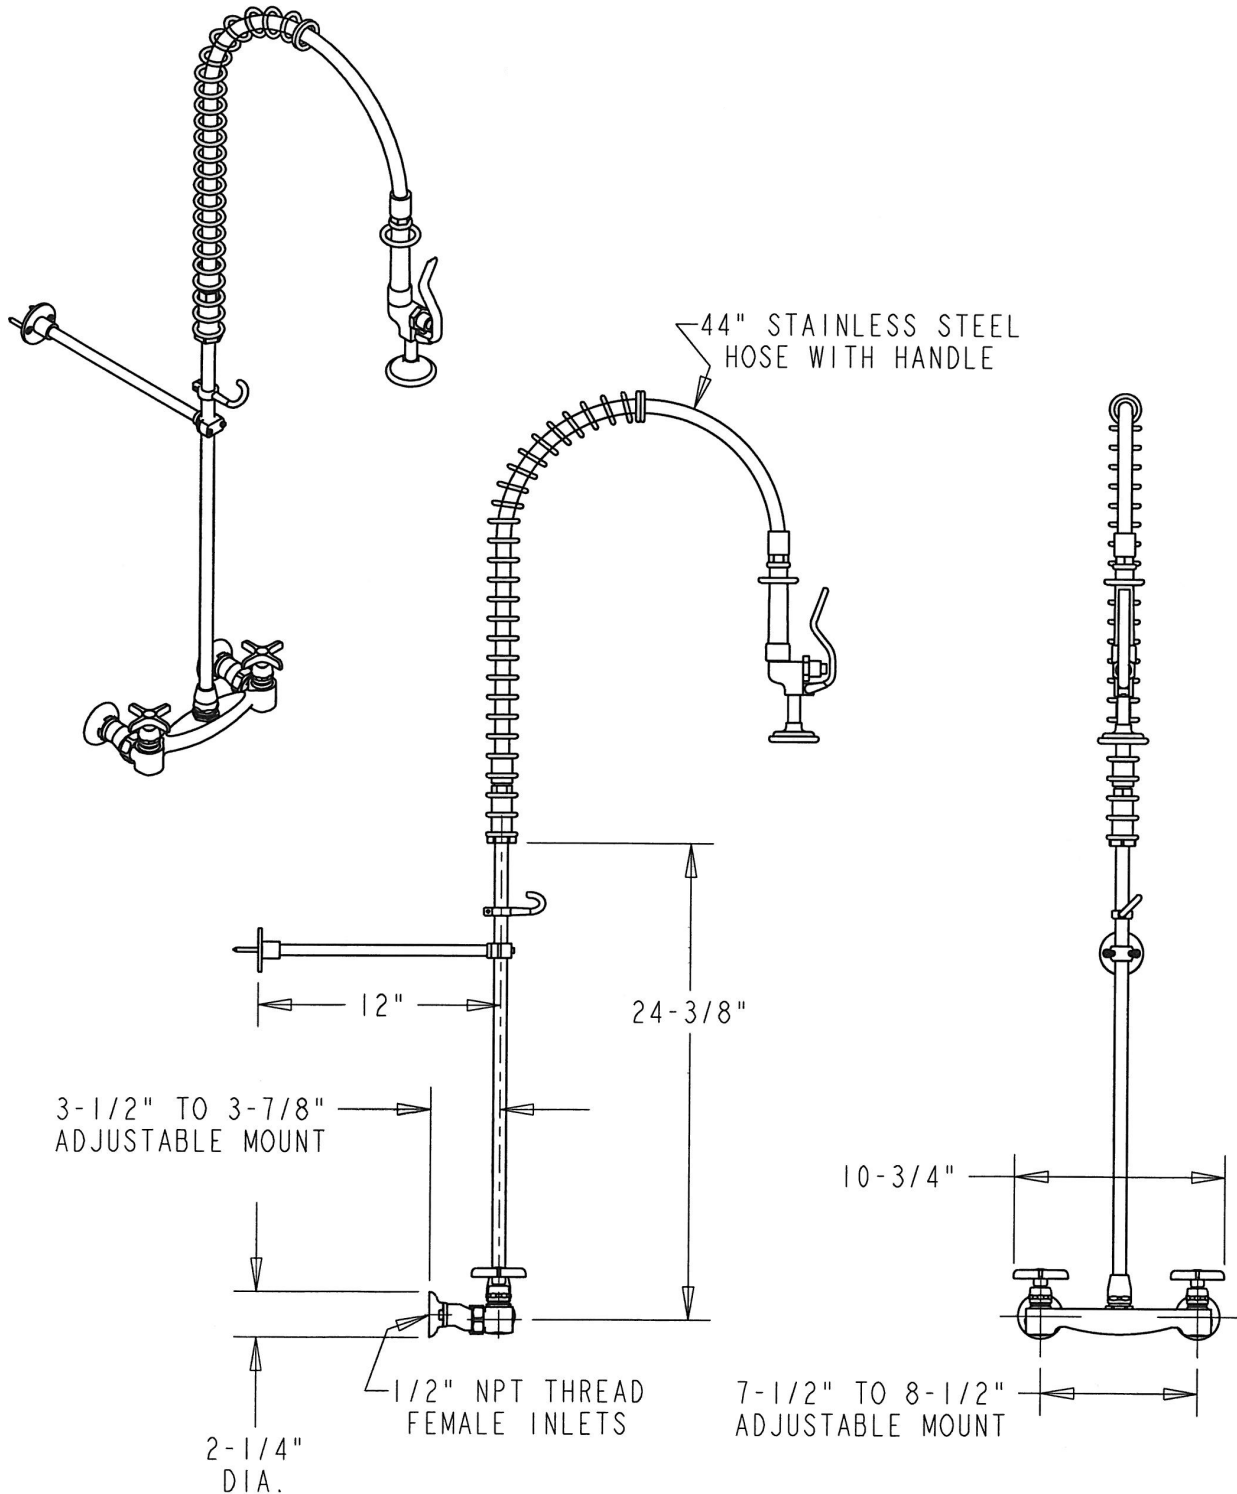

WB Wolverine Brass

SPECIFICATION SHEET

Pre-Rinse Unit Wall Mounted Faucet

93362PR

93362PRSP