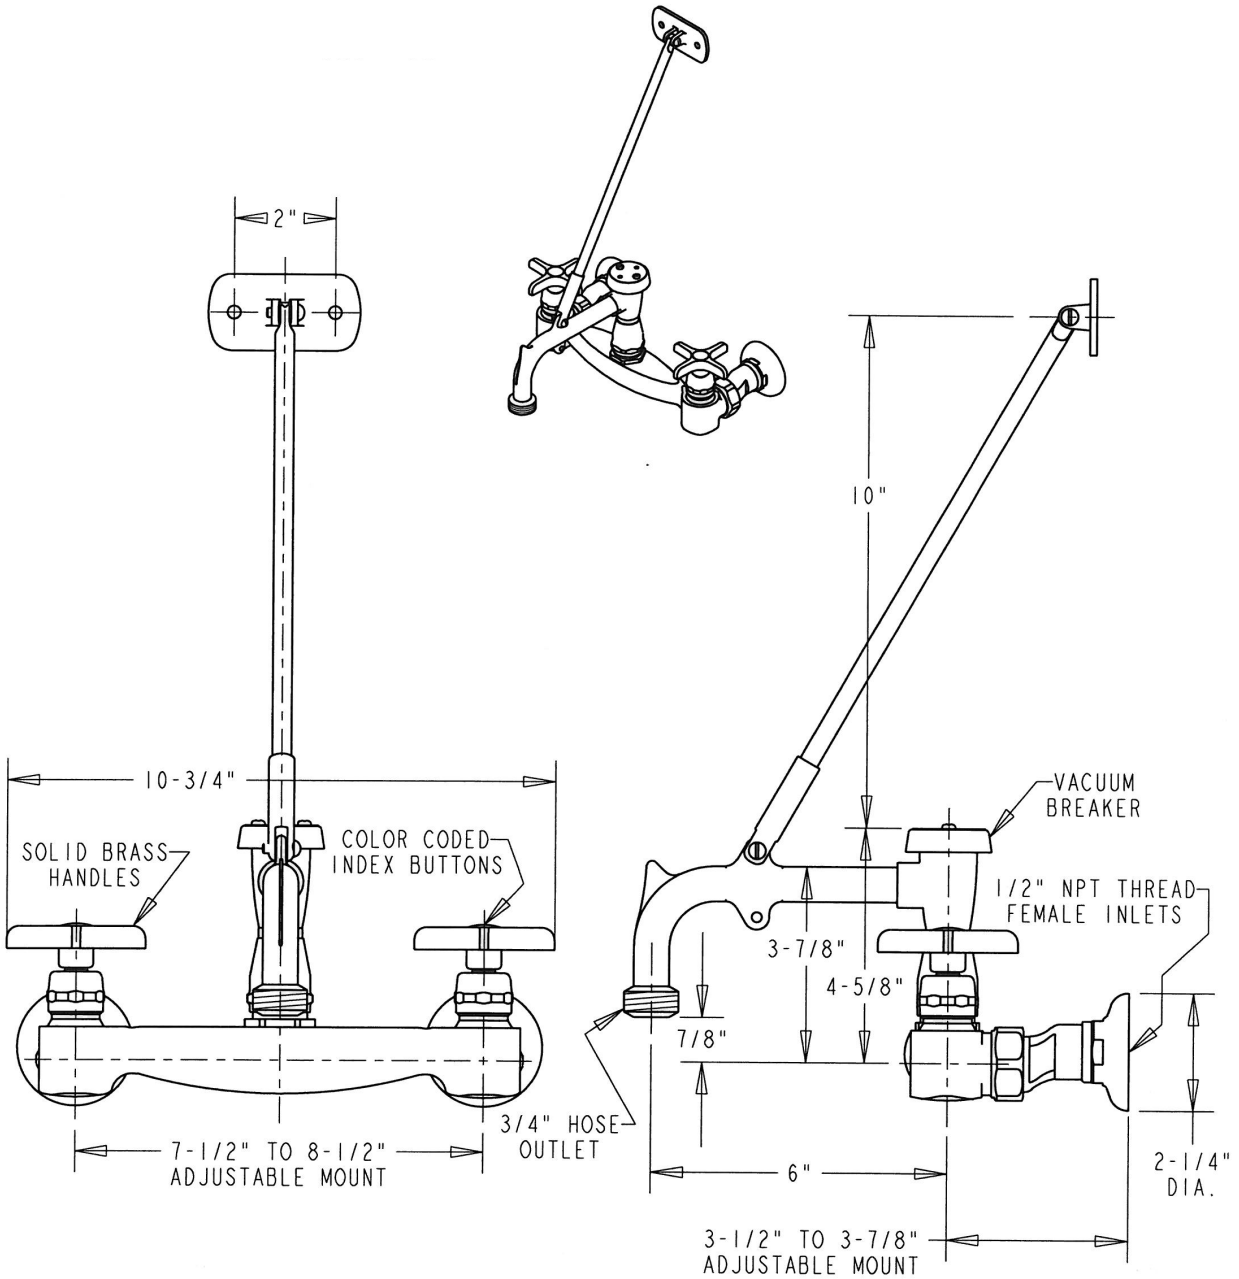

WB Wolverine Brass

SPECIFICATION SHEET

8" Wall Mount - Service Sink

93363

93363SP