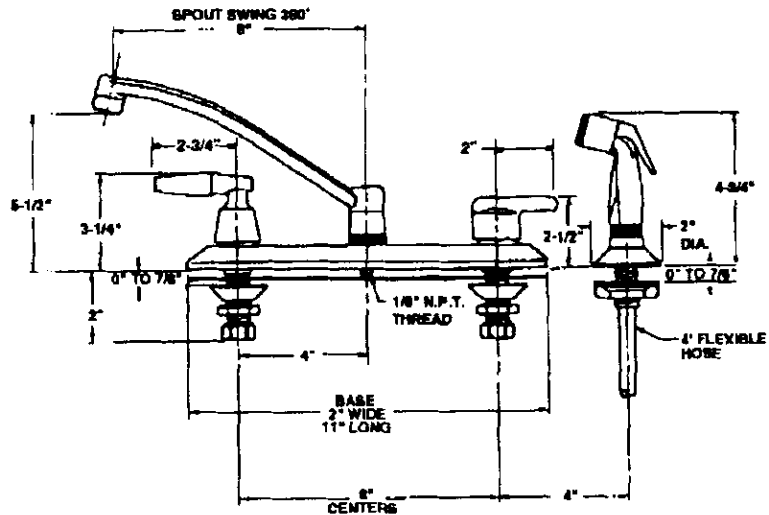

FIXTURES

CALL OR FAX TOLL FREE NATIONWIDE: SALES: 1-800-944-WBWB FAX: 1-800-945-WBWB

ENCORE TWO HANDLE KITCHEN FAUCETS

LEVER HANDLES

NO SPRAY: WITH SPRAY: LEVER INSERT:

EKA0308	EKA7308	CLEAR INSERT
EKA0309	EKA7309	WOOD INSERT
EKA0311	EKA7311	CHROME BRASS
EKA0313	EKA7313	ANTIQUÉ WHITE

CANOPY BLADE HANDLES

EKA0321: NO SPRAY
EKA7321: W SPRAY

WRIST BLADE HANDLES

EKA0330: NO SPRAY
EKA7330: W SPRAY

TECHNICAL DATA

DESCRIPTION: Two handle Encore kitchen deck faucet with tubular "D" spout.
VALVES: Washerless 1/4 turn full on to off ceramic disc cartridge with ten year warranty on the cartridge. Brass copper alloy #360 cap nut & cartridge stem.
CONSTRUCTION: ABS, brass, wood or onyx insert with Zamac #3 base lever handles, Zamac #3 canopy blade or 4" forged brass wrist blade handles. Brass tubular "D" spout with o-ring seal. Brass copper alloy #360 hub, spout hold down nut and aerator adapter. The aerator has 15/16" male threads with 2 GPM flow at 60 PSI. Zamac #3 canopy with plastic under plate. Machined brass copper alloy #360 spout base and valve bodies with threaded 1/2" NPS shanks, taper reamed at inlets. Brazed "K" copper waterways. Copper alloy #360 coupling & lock nuts. Zinc plated steel deep cup shank washers. The spray hose is 48" long with 1/8" MPT threaded body connection.
FINISH: All exposed parts have high luster chrome finish. Unexposed stems and cap nuts have satin nickel finish.
FINISH SPECIFICATION: NICKEL .00025" / CHROME .000007"

FLOW RATE CHART

CONTROL SYSTEM

STATE OF THE ART 1/4 TURN CERAMIC DISC, WASHERLESS CARTRIDGE. PATENT# 3780758

CONTRACTOR:

ACCOUNT NO.:

JOB NAME:

ACCOUNT NAME:

WOLVERINE SYNONYMOUS WITH QUALITY