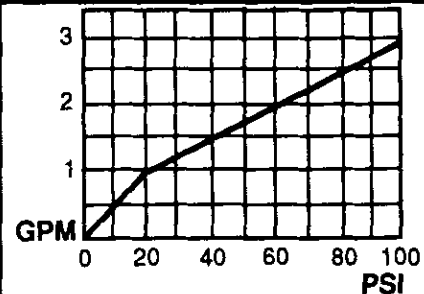

CANOPY BLADE HANDLES

EKA0321: NO SPRAY
EKA7321: W SPRAY

WRIST BLADE HANDLES

EKA0330: NO SPRAY
EKA7330: W SPRAY

TECHNICAL DATA

DESCRIPTION: Two handle Encore kitchen deck faucet with tubular "D" spout.
VALVES: Washerless 1/4 turn full on to off ceramic disc cartridge with ten year warranty on the cartridge. Brass copper alloy #360 cap nut & cartridge stem.
CONSTRUCTION: ABS, brass, wood or onyx insert with Zamac #3 base lever handles, Zamac #3 canopy blade or 4" forged brass wrist blade handles. Brass tubular "D" spout with o-ring seal. Brass copper alloy #360 hub, spout hold down nut and aerator adapter. The aerator has 15/16" male threads with 2 GPM flow at 60 PSI. Zamac #3 canopy with plastic under plate. Machined brass copper alloy #360 spout base and valve bodies with threaded 1/2" NPS shanks, taper reamed at inlets. Brazed "K" copper waterways. Copper alloy #360 coupling & lock nuts. Zinc plated steel deep cup shank washers. The spray hose is 48" long with 1/8" MPT threaded body connection.
FINISH: All exposed parts have high luster chrome finish. Unexposed stems and cap nuts have satin nickel finish.
FINISH SPECIFICATION: NICKEL .00025" / CHROME .000007"

FLOW RATE CHART

CONTROL SYSTEM

STATE OF THE ART 1/4 TURN CERAMIC DISC, WASHERLESS CARTRIDGE. PATENT# 3780758

CONTRACTOR:

ACCOUNT NO.:

JOB NAME:

ACCOUNT NAME:

WOLVERINE SYNONYMOUS WITH QUALITY