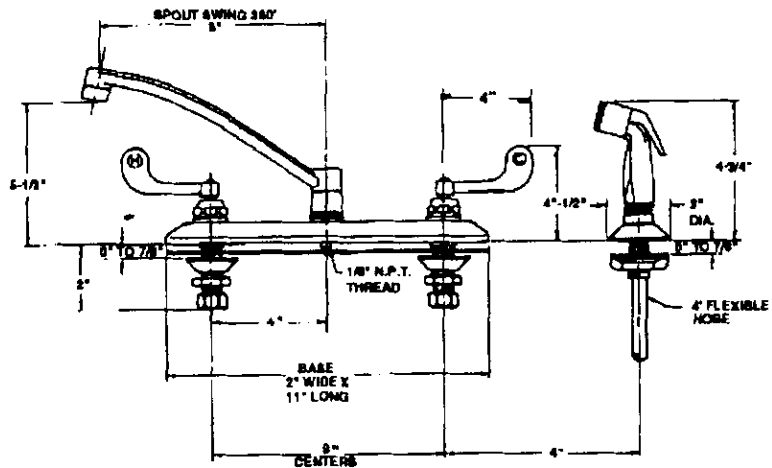

FIXTURES

CALL OR FAX TOLL FREE NATIONWIDE: SALES: 1-800-944-WBWB FAX: 1-800-945-WBWB

ENCORE TWO HANDLE KITCHEN FAUCETS

LEVER HANDLES

NO SPRAY: WITH SPRAY: LEVER INSERT:

EKA0308	EKA7308	CLEAR INSERT
EKA0309	EKA7309	WOOD INSERT
EKA0311	EKA7311	CHROME BRASS
EKA0313	EKA7313	ANTIQUÉ WHITE

CANOPY BLADE HANDLES

EKA0321: NO SPRAY
EKA7321: W SPRAY

WRIST BLADE HANDLES

EKA0330: NO SPRAY
EKA7330: W SPRAY

TECHNICAL DATA

DESCRIPTION: Two handle Encore kitchen deck faucet with tubular "D" spout.
VALVES: Washerless 1/4 turn full on to off ceramic disc cartridge with ten year warranty on the cartridge. Brass copper alloy #360 cap nut & cartridge stem.
CONSTRUCTION: ABS, brass, wood or onyx insert with Zamac #3 base lever handles, Zamac #3 canopy blade or 4" forged brass wrist blade handles. Brass tubular "D" spout with o-ring seal. Brass copper alloy #360 hub, spout hold down nut and aerator adapter. The aerator has 15/16" male threads with 2 GPM flow at 60 PSI. Zamac #3 canopy with plastic under plate. Machined brass copper alloy #360 spout base and valve bodies with threaded 1/2" NPS shanks, taper reamed at inlets. Brazed "K" copper waterways. Copper alloy #360 coupling & lock nuts. Zinc plated steel deep cup shank washers. The spray hose is 48" long with 1/8" MPT threaded body connection.
FINISH: All exposed parts have high luster chrome finish. Unexposed stems and cap nuts have satin nickel finish.
FINISH SPECIFICATION: NICKEL .00025" / CHROME .000007"

FLOW RATE CHART

CONTROL SYSTEM

STATE OF THE ART 1/4 TURN CERAMIC DISC, WASHERLESS CARTRIDGE. PATENT# 3780758

CONTRACTOR:

ACCOUNT NO.:

JOB NAME:

ACCOUNT NAME:

WOLVERINE SYNONYMOUS WITH QUALITY